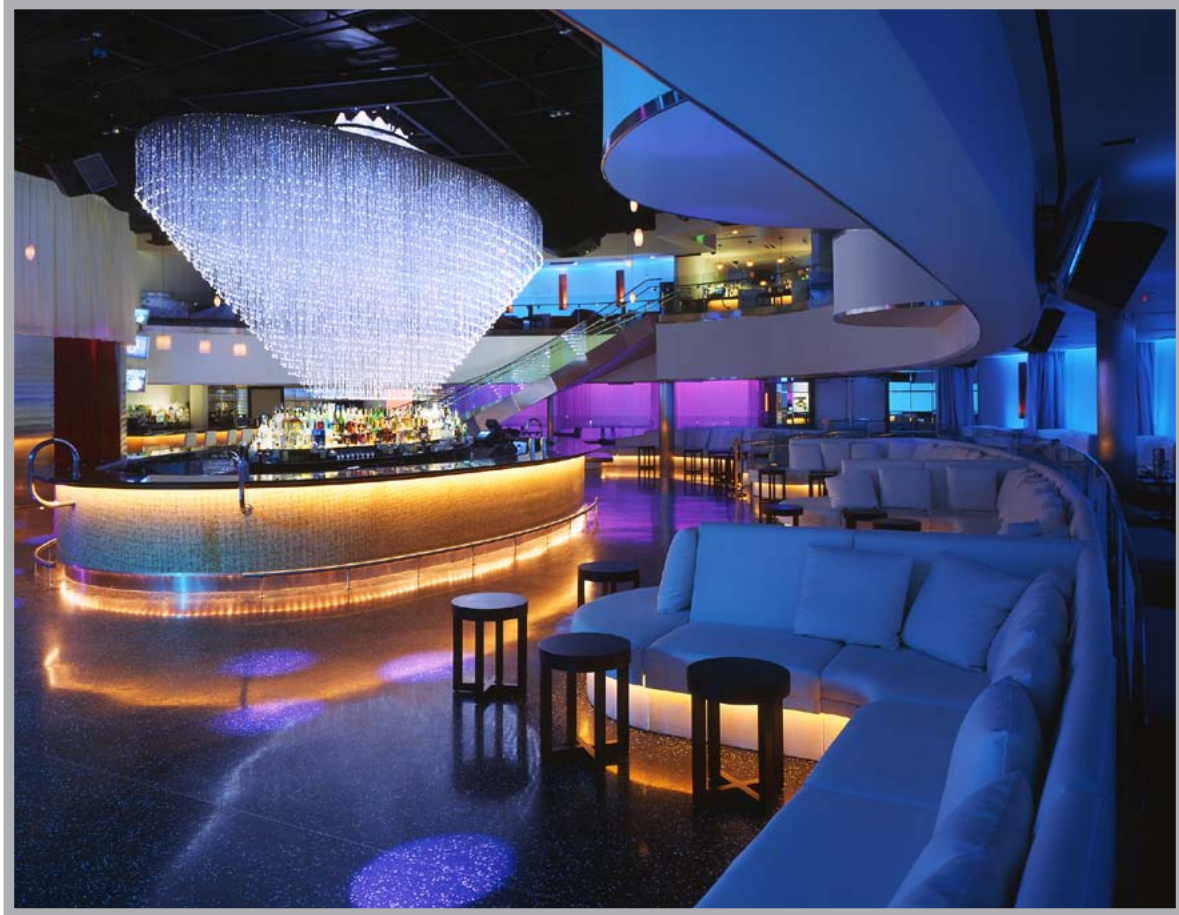

**CLUB SILK | PECHANGA RESORT & CASINO**  
Temecula, CA | Designer: Design Development | Purchaser: Perini Construction

**BING CROSBY'S RESTAURANT**

San Diego, CA | Designer: Graham Downes Architecture | Purchaser: Dudum Sports and Entertainment